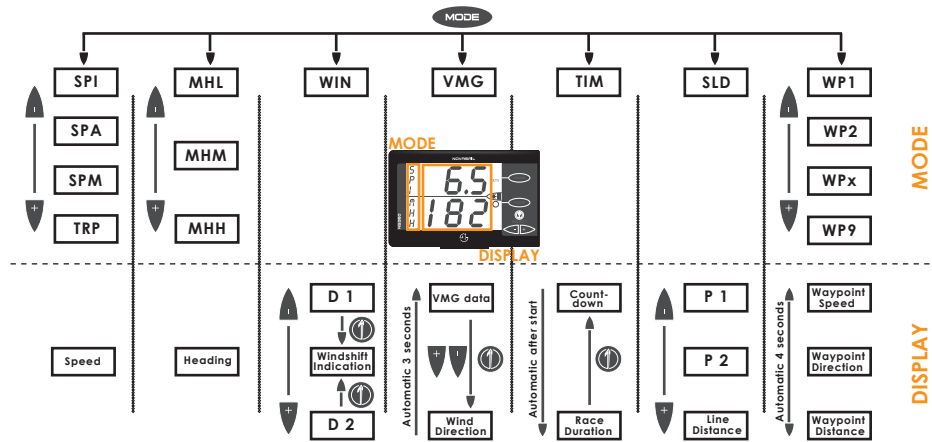

NOVASAIL

NS.360

Tactical Compass | Speedo
Mode of Operation

www.nova-sail.com

NOVASAIL

NS.360

Tactical Compass | Speedo
Mode of Operation

Modes and sub-modes