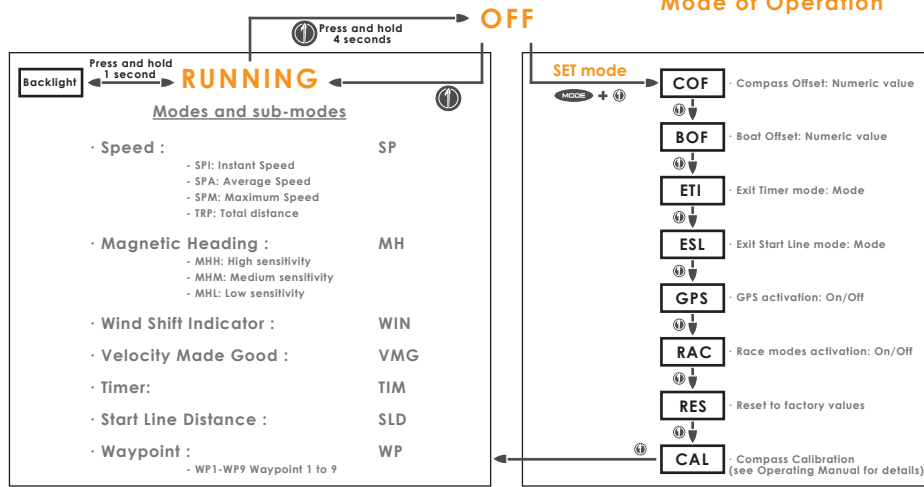

NOVASAIL

NS.360

Tactical Compass | Speedo
Mode of Operation

www.nova-sail.com

NOVASAIL

NS.360

Tactical Compass | Speedo
Mode of Operation

Modes and sub-modes