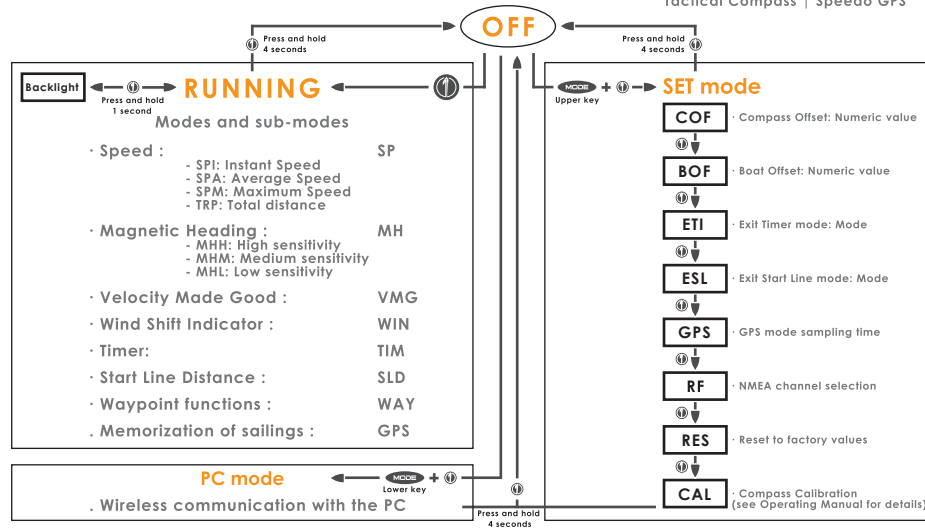

NS360RC
Tactical Compass | Speedo GPS

NS360RC
Tactical Compass | Speedo GPS

RUNNING
Modes and sub-modes